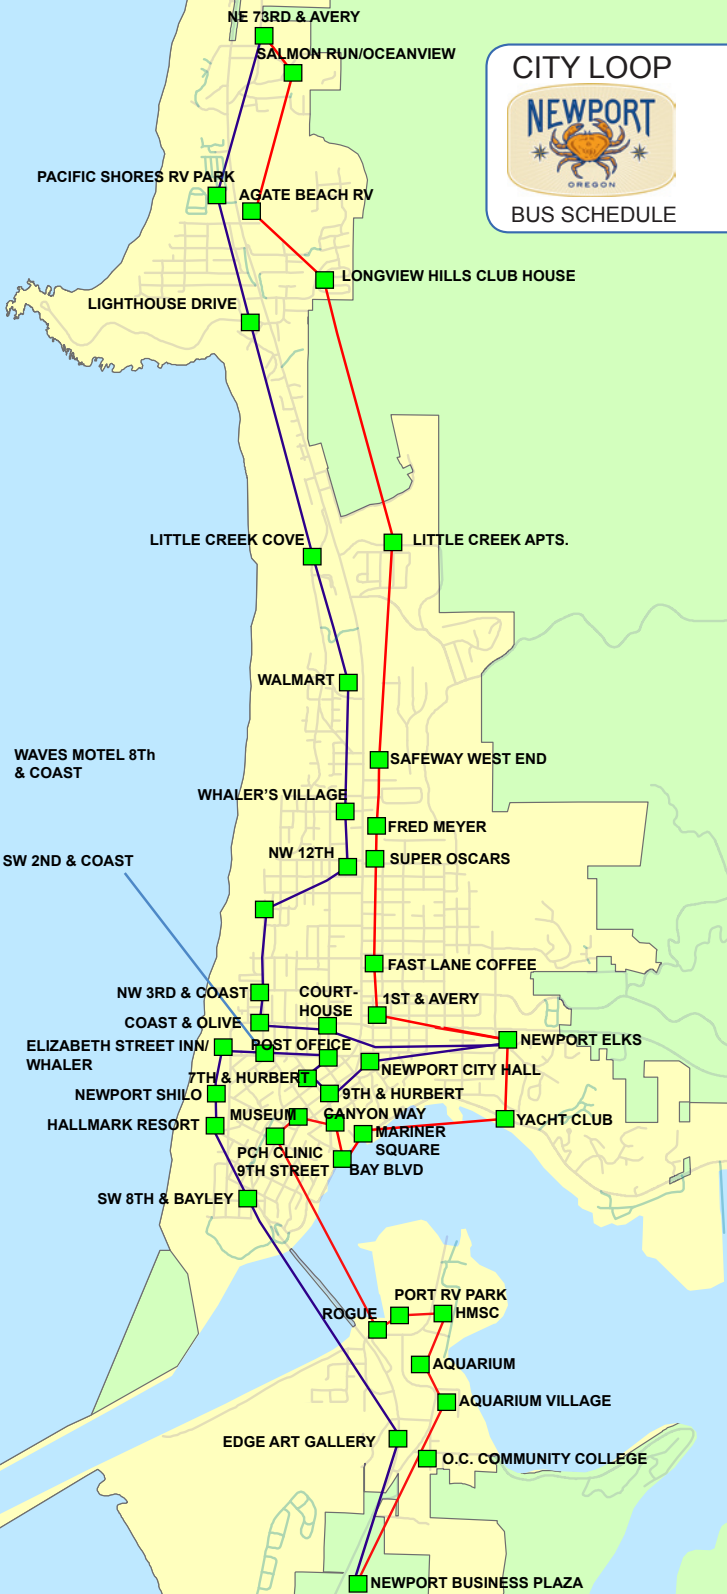

CITY LOOP

BUS SCHEDULE

Bus runs seven days a week. The cost is \$1 per ride.
Includes holidays except Thanksgiving & Christmas Day.

NEWPORT CITY LOOP

Bus Schedule

Salmon Run/Oceanview		7:23	8:37	10:22	11:50	2:25	3:55	5:41
NE 73rd & Avery Street		7:25	8:39	10:24	11:52	2:27	3:57	
Pacific Shores RV Park		7:27	8:41	10:26	11:54	2:29	3:59	
Lighthouse Drive		7:28	8:42	10:27	11:55	2:30	4:00	5:45
Little Creek Cove			8:43	10:28	11:56	2:31	4:01	
Wal-Mart			8:46	10:31	11:59	2:34	4:04	
Whaler's Village		7:32	8:47	10:32	12:00	2:35	4:05	
NW 12th			8:49	10:34	12:02	2:37	4:07	
Waves Motel - 8th & Coast			8:51	10:36	12:04	2:39	4:09	
NW 3rd & Coast			8:52	10:37	12:05	2:40	4:10	
Coast & Olive			8:53	10:38	12:06	2:41	4:11	
Courthouse			8:54	10:39	12:07	2:42	4:12	
Newport Elks		7:42						
Newport City Hall			8:59	10:42	12:12	2:47	4:17	
			layover	xxx	layover	xxx	layover	
Newport City Hall			9:19	10:47	1:22	2:52	4:37	
9th & Hurbert Parking			9:21	10:49	1:24	2:54	4:39	
SW 7th & Hurbert			9:22	10:50	1:25	2:55	4:40	
Post Office			9:23	10:51	1:26	2:56	4:41	
2nd & Coast			9:24	10:52	1:27	2:57	4:42	
Elizabeth St. Inn/Whaler			9:25	10:53	1:28	2:58	4:43	
Newport Shilo			9:25	10:53	1:28	2:58	4:43	
Hallmark Resort			9:26	10:54	1:29	2:59	4:44	
SW 8th & Bayley St			9:27	10:55	1:30	3:00	4:45	
The Edge Gallery			9:30	10:58	1:33	3:03	4:48	
Newport Business Plaza			9:32	11:00	1:35	3:05	4:50	
OSCC		7:55	9:37	11:05	1:40	3:10	4:55	
Aquarium Village			9:40	11:08	1:43	3:13	4:58	
Aquarium			9:41	11:09	1:44	3:14	4:59	
HMSC		7:58	9:43	11:11	1:46	3:16	5:01	
Port RV Park		8:00	9:45	11:13	1:48	3:18	5:03	
Rogue		8:01	9:46	11:14	1:49	3:19	5:04	
PCH Clinic 9th Street		8:05	9:50	11:18	1:53	3:23	5:08	
Museum		8:06	9:51	11:19	1:54	3:24	5:09	
Canyon Way Parking		8:07	9:52	11:20	1:55	3:25	5:10	
Bay Blvd		8:08	9:53	11:21	1:56	3:26	5:11	
Mariner Square		8:09	9:54	11:22	1:57	3:27	5:12	
Yacht Club		8:12	9:57	11:25	2:00	3:30	5:15	
Elks		8:13	9:58	11:26	2:01	3:31	5:16	
NE 1st & Avery		8:16	10:01	11:29	2:04	3:34	5:19	
Fast Lane Coffee on 101		8:18	10:03	11:31	2:06	3:36	5:21	
Oscar's on Hwy 101		8:19	10:04	11:32	2:07	3:37	5:22	
Fred Meyer		8:21	10:06	11:34	2:09	3:39	5:24	
Safeway - west end		8:23	10:08	11:36	2:11	3:41	5:26	
Little Creek Apts	7:15	8:26	10:11	11:39	2:14	3:44	5:29	
Long View Hills								
Agate Beach RV Park	***	8:29	10:14	11:42	2:17	3:47	5:33	